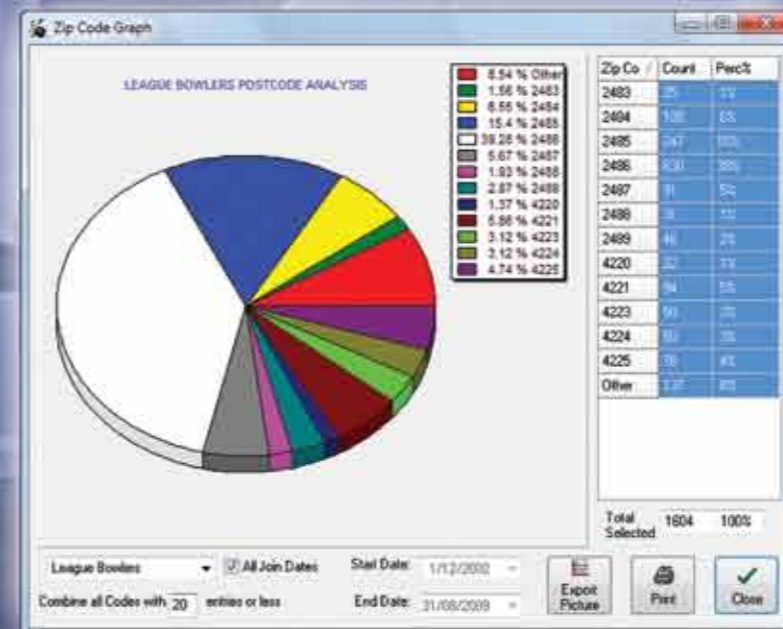

League and Tournament Management 12

- Identify the source areas of your business
- Make your marketing decisions based on fact
- Analysis available for league, tournament and open play