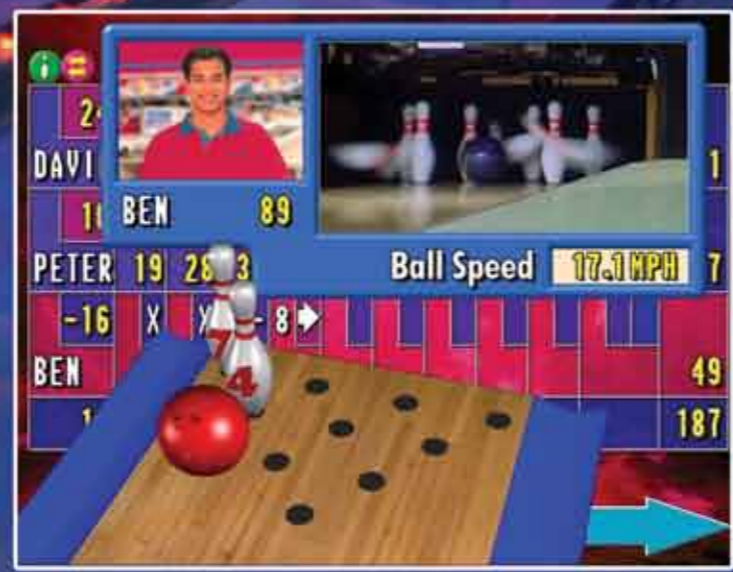

HELP MENU Icons are displayed for each option, for non-English speaking bowlers. Easy to use menu guides the bowler through options such as: Skipping and Resuming Play for any bowler, Viewing All games played so far, Viewing games from Other Lanes, and Many More functions.

COMPETITION NAME ENTRY is as simple as 1, 2, 3 and Play. Easy instructions give bowlers *Blind Score*, *Vacancy Score*, *Substitute* and even *Pacers* options.

ANALYSIS HELP MENU The Engine Room for Competition bowler information, displaying: Progressive Match Pinfall, Strikes and Spares, Ball Speed histograms, Lane Records and more.

SCORE HISTOGRAMS The Score Analysis menu also allows you to compare each Player, or the Team's Head-to-Head progress with the opposition, frame by frame.

So Much Fun!
DUO introduces Bowler Form Replay, with an optional camera at the overhead display monitors.

- Capture your bowler's action at the foul line!
- Check out the ball path over the full lane length!

So Helpful!
Get more information than just the Scoregrid:

- Give your bowler Instant Video Replay / Pindication / Ball Speed / Sparemaker
- Personalise your bowlers, displaying their photo by adding a simple webcam at your Point of Sale.

STACEY

EVERYBODY'S FAVOURITE CHEER PIN. NOT THE BRIGHTEST PIN ON THE DECK BUT, GO PIN GO!