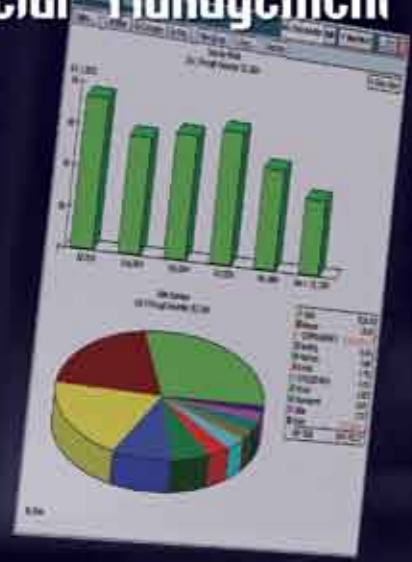

So Controlled!

All your centre's information can be accessed from your home or office computer. Tournament or League results are available in HTML format for export to your website. Set up your own Club Membership from the Address Book Data. All the cash management data and reports can be fully and easily integrated with QuickBooks® including Customer Invoices and Accounts, and QuickBooks class tracking.