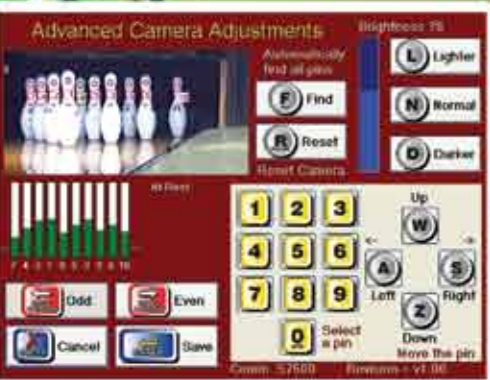

KITTY

A TRULY MODERN GIRL WHO WILL TAKE ON ANY CHALLENGE THAT THE GAME THROWS AT HER.

So Streamlined!

The Computer Score tenpin bowling automatic scoring system is designed and manufactured with a minimal number of system components, improving reliability and simplifying maintenance.

Keypad (2 Lanes)

DUO Display Unit

DUO Scoring Unit - Uncovered

Computer Score Systems

are proudly designed, manufactured and supported by bowling people for bowling people!

So Simple to Setup

A very easy-to-use "Wizard" Menu navigates you through all the aspects of setting up DUO. You will be surprised by DUO's capabilities, completeness and simplicity - you don't even need to refer to the manual!