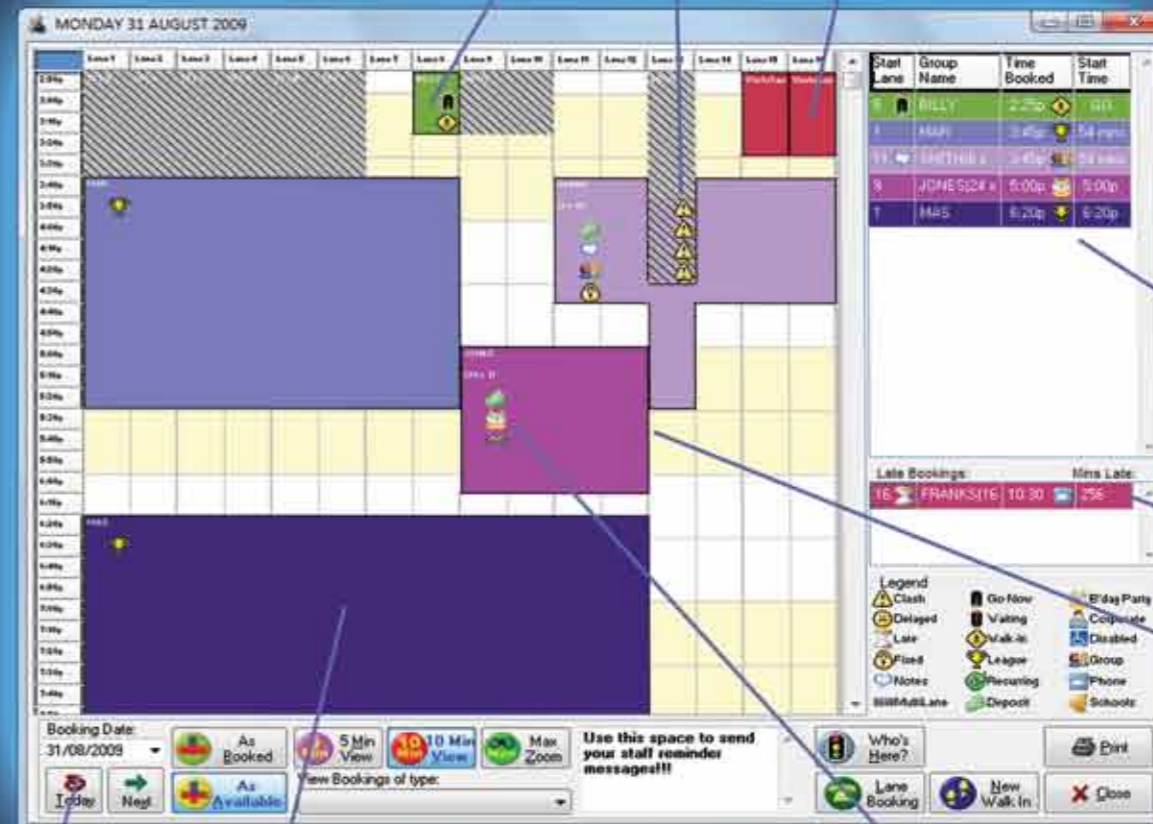

So Organised!