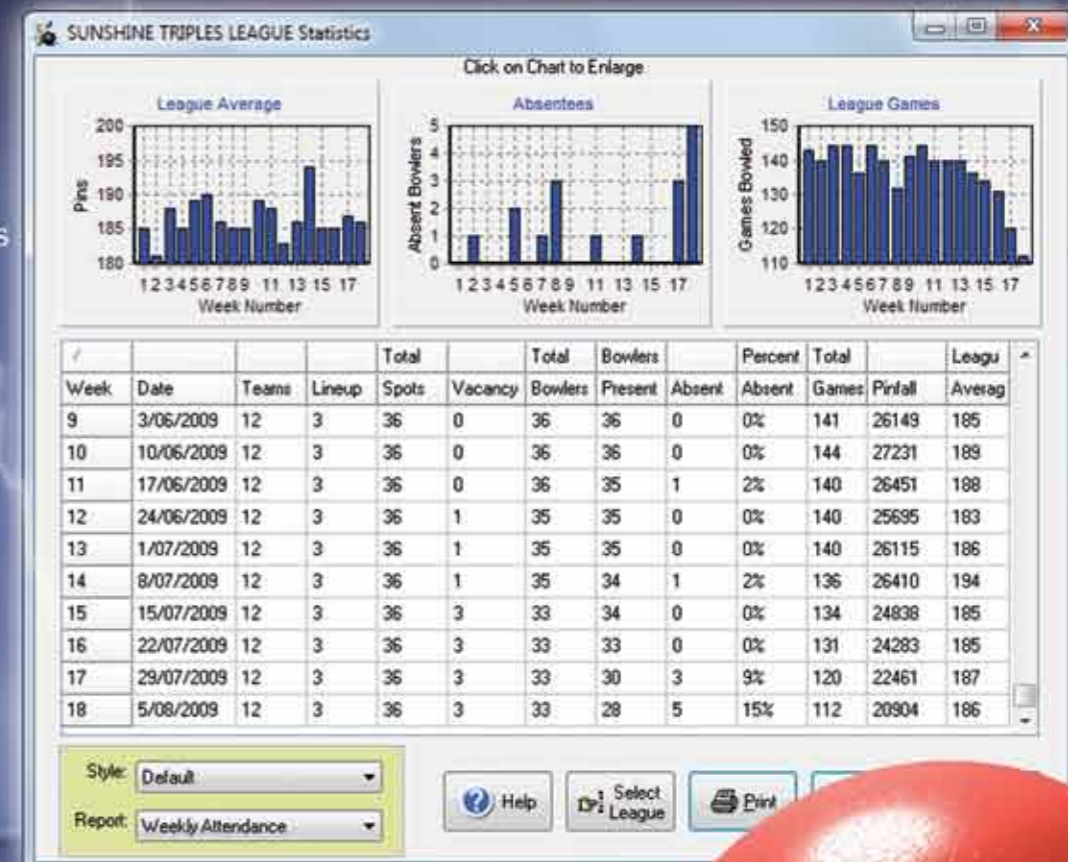

League and Tournament Management 12

- Identify the source areas of your business
- Make your marketing decisions based on fact
- Analysis available for league, tournament and open play